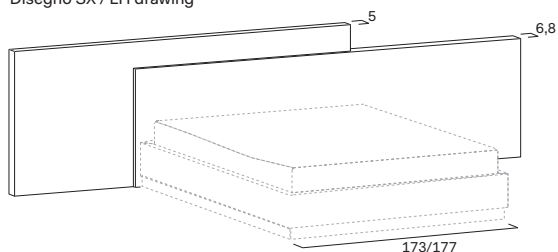

The Time wall-mounted headboard is made up of two overlapping panels in different heights, and also gives you the option of pairing two different finishes, including imitation leather and removable fabric. With optional wall units like Box 12 and Tetris, it makes a welcome addition to the bedroom scheme, teaming up with the range of bed surround options to create different combinations.

DIMENSIONI / DIMENSIONS

**Per rete da 160 /
For 160cm-wide mattress base**

**Per rete da 180 /
For 180cm-wide mattress base**

Testiera a muro TIME per rete da 160 / TIME wall-mounted headboard for 160cm-wide mattress base

Spessore / Thickness 5 / 6,8 cm

Altezza / Height 90 / 75 cm

Disegno SX / LH drawing

Larghezza Width	Profondità Depth	Altezza Height	Peso Weight
265 cm	6,8 cm	90 cm	33 kg
281 cm	6,8 cm	90 cm	33 kg
301 cm	6,8 cm	90 cm	33 kg
325 cm	6,8 cm	90 cm	33 kg

Testiera a muro TIME per rete da 180 / TIME wall-mounted headboard for 180cm-wide mattress base

Spessore / Thickness 5 / 6,8 cm

Altezza / Height 90 / 75 cm

Disegno SX / LH drawing

Larghezza Width	Profondità Depth	Altezza Height	Peso Weight
285 cm	6,8 cm	90 cm	33 kg
301 cm	6,8 cm	90 cm	33 kg
321 cm	6,8 cm	90 cm	33 kg