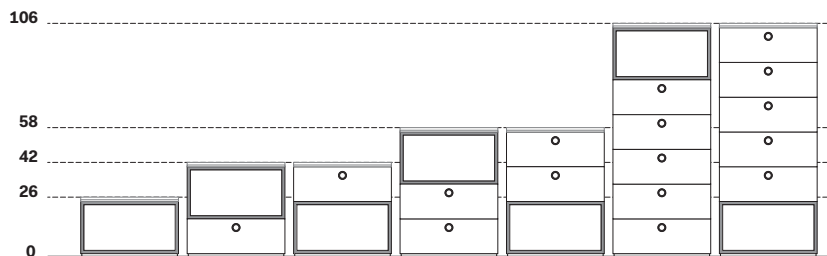

MODULARITÀ / MODULE SIZE

ALTEZZA / HEIGHT

CONTENITORI SQUARE - P. 44,1 / SQUARE UNITS - D 44,1