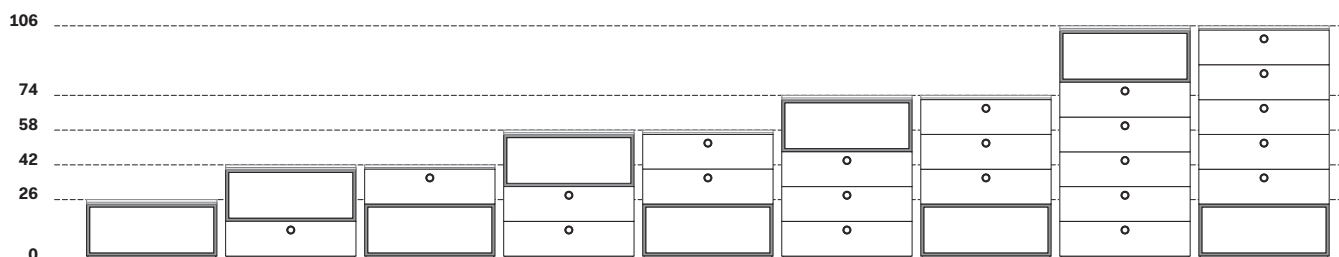

CONTENITORI SQUARE - P. 50,4 / SQUARE UNITS - D 50,4

LARGHEZZE E PROFONDITÀ / WIDTHS AND DEPTHS

	L. /W 45	L. /W 60	L. /W 90	L. /W 120
0				
P. D 44,1				
P. D 50,4