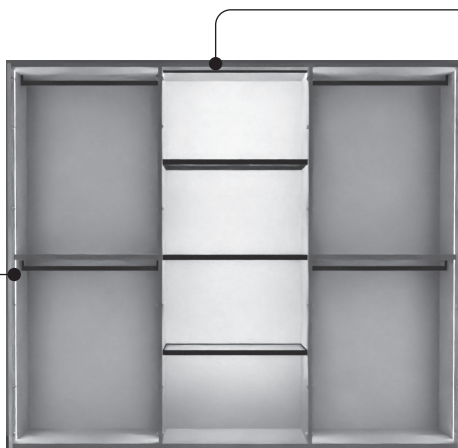

ILLUMINAZIONE / LIGHTING

24V 3000K

Luci LED verticali / Vertical LED lights per fianchi e divisori / for side panels and partitions

Da completare con trasformatore ed eventuali accessori in base al sistema di accensione scelto.

To be finished off with transformer and accessories, if any, based on the ON/OFF control system chosen.

**Profilo LED verticale orientato /
Inward-facing vertical LED strip**

Luci LED orizzontali / Horizontal LED lights per cappelli e ripiani / for top covers and shelves

**Luci LED a tutto vano /
Full-width LED lights**

**Profilo LED verticale orientato /
Inward-facing vertical LED strip**