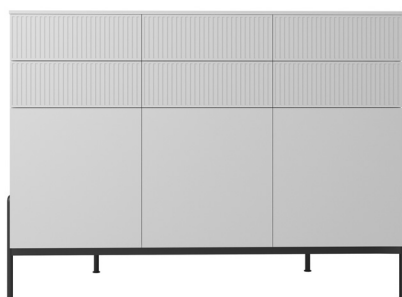

MADIA BELT 135 BELT 135 SIDEBOARD