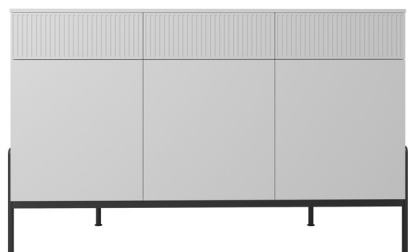

Belt is a collection of sideboards whose strength lies in its modular design. The sideboard - floating on the metal base in any of the matt, oxidized and metal lacquered colour options - comes in various configurations, achieved by combining doors and drawers to create storage units to suit any room in the home.

Con 2 ante vetro ERA e 2 cassetti interni.
With 2 ERA glass doors and 2 internal drawers.

NOVAMOBILI

MADIA BELT / BELT SIDEBOARD

MADIA BELT 135 BELT 135 SIDEBOARD

Larghezza Width	Profondità Depth	Altezza Height	Peso Weight
141 cm	56,3 cm	85,2 cm	94,93 kg

Con 1 cassettone RAYS, 2 cassetti RAYS e 2 ante vetro ERA.
With 1 RAYS oversized drawer, 2 RAYS drawers and 2 ERA glass doors.

MADIA BELT 135 BELT 135 SIDEBOARD

Larghezza Width	Profondità Depth	Altezza Height	Peso Weight
141 cm	55,4 cm	85,2 cm	91,73 kg

Con 3 ante lisce e 3 cassetti RAYS.
With 3 plain doors and 3 RAYS drawers.

MADIA BELT / BELT SIDEBOARD

MADIA BELT 135 BELT 135 SIDEBOARD

Larghezza Width	Profondità Depth	Altezza Height	Peso Weight
141 cm	55,4 cm	85,2 cm	120,86 kg