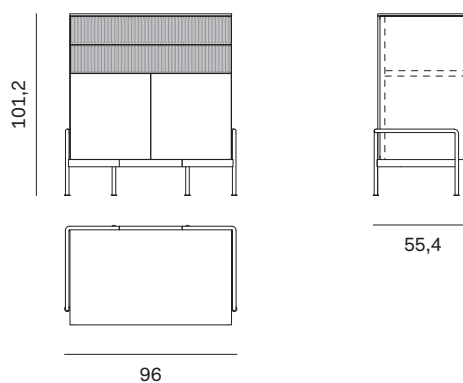

Belt is a collection of sideboards whose strength lies in its modular design. The sideboard - floating on the metal base in any of the matt, oxidized and metal lacquered colour options - comes in various configurations, achieved by combining doors and drawers to create storage units to suit any room in the home.

NOVAMOBILI

MADIA BELT / BELT SIDEBOARD

MADIA BELT 90 BELT 90 SIDEBOARD

Larghezza Width	Profondità Depth	Altezza Height	Peso Weight
96 cm	55,4 cm	101,2 cm	69,30 kg

Con 2 ante lisce e 2 cassetti RAYS.
With 2 plain doors and 2 RAYS drawers.

MADIA BELT 90 BELT 90 SIDEBOARD

Larghezza Width	Profondità Depth	Altezza Height	Peso Weight
96 cm	55,4 cm	117,2 cm	72,71 kg

Con 2 ante lisce.
With 2 plain doors.

NOVAMOBILI

MADIA BELT / BELT SIDEBOARD

MADIA BELT 90 BELT 90 SIDEBOARD

Larghezza Width	Profondità Depth	Altezza Height	Peso Weight
<u>96 cm</u>	<u>56,3 cm</u>	<u>117,2 cm</u>	<u>74,12 kg</u>

Con 2 ante vetro ERA.
With 2 ERA glass doors.

MADIA BELT 120 BELT 120 SIDEBOARD

Larghezza Width	Profondità Depth	Altezza Height	Peso Weight
<u>126 cm</u>	<u>56,3 cm</u>	<u>149,2 cm</u>	<u>143,92 kg</u>