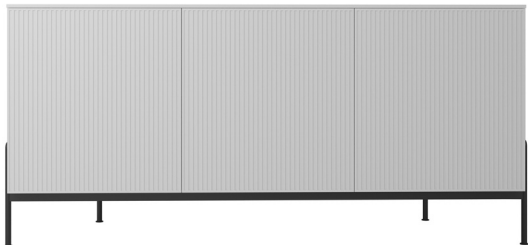

NOVAMOBILI

MADIA BELT / BELT SIDEBOARD

MADIA BELT 180 BELT 180 SIDEBOARD