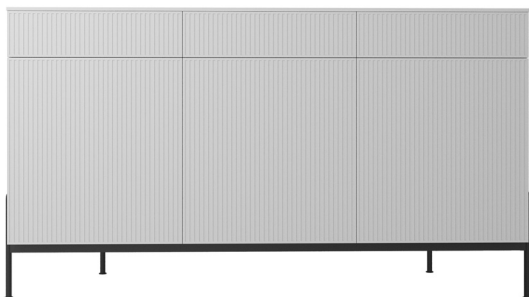

MADIA BELT 180 BELT 180 SIDEBOARD