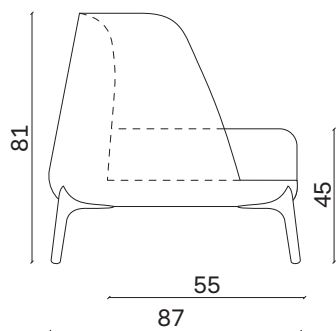

Poltrona VELVET / VELVET armchair

design by Matteo Zorzenoni

NOVAMOBILI

misure L x H x P cm /
dimensions W x H x D cm

82 x 81 x 87

kg. 33,6

Poltrona con rivestimento
completamente sfoderabile in tessuto ed
ecopelle, in pelle è fisso. /

Armchair with fabric and imitation leather
covers are fully removable; leather
version has fixed covers.

Vista laterale /
Side view

Vista frontale /
Front view

Vista in pianta /
Plan view