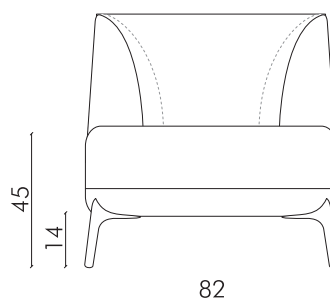

Poltrona VELVET / VELVET armchair

design by Matteo Zorzenoni

NOVAMOBILI

misure L x H x P cm /
dimensions W x H x D cm

82 x 81 x 87

kg. 33,6

Poltrona con rivestimento
completamente sfoderabile in tessuto ed
ecopelle, in pelle è fisso. /

Armchair with fabric and imitation leather
covers are fully removable; leather
version has fixed covers.

Vista laterale /
Side view

Vista frontale /
Front view

Vista in pianta /
Plan view