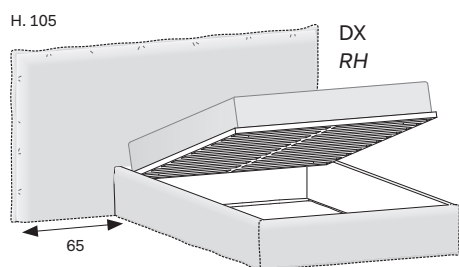

The SIMPLE opening mechanism is designed to lift the bed surface into the raised position. Designed to make the daily job of making the bed easier. The same lift mechanism also has a fully open setting to allow access to the storage base.

NOVAMOBILI

Letto TWIGGY / TWIGGY bed

Tessuto sfoderabile
Removable fabric

	Dim. rete Base dim.	Larghezza Width	Profondità Depth	Altezza Height	Peso Weight
SX / LH	120x200 cm	201 cm	213,5 cm	105 cm	56,4 kg
DX / RH	120x200 cm	201 cm	213,5 cm	105 cm	56,4 kg

Con contenitore SIMPLE
With SIMPLE storage base

Tessuto sfoderabile
Removable fabric

	Dim. rete Base dim.	Larghezza Width	Profondità Depth	Altezza Height	Peso Weight
SX / LH	120x200 cm	201 cm	213,5 cm	105 cm	101,82 kg
DX / RH	120x200 cm	201 cm	213,5 cm	105 cm	101,82 kg