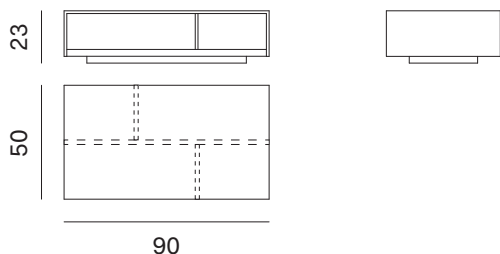

The Seven coffee table - in both square and rectangular versions - has the appearance of a carved-out solid block hovering just above the floor. Its distinguishing feature is the juxtaposition of colour between the materials of the interior and exterior, open shelving and pull-out trays. It comes in the noce and olmo termotrattato finishes, and in any of the matt and oxidized lacquered colour options

NOVAMOBILI

TAVOLINO SEVEN / SEVEN COFFEE TABLE

TAVOLINO SEVEN QUADRATO SQUARE SEVEN COFFEE TABLE

Larghezza Width	Profondità Depth	Altezza Height	Peso Weight
<u>90 cm</u>	<u>90 cm</u>	<u>23 cm</u>	<u>33,1 kg</u>

VASSOI PER TAVOLINO SEVEN QUADRATO TRAYS FOR SQUARE SEVEN COFFEE TABLE

Larghezza Width	Profondità Depth	Altezza Height	Peso Weight
<u>29,8 cm</u>	<u>39,8 cm</u>	<u>8 cm</u>	<u>2 kg</u>
<u>56,2 cm</u>			<u>3,14 kg</u>

TAVOLINO SEVEN RETTANGOLARE RECTANGULAR SEVEN COFFEE TABLE

Larghezza Width	Profondità Depth	Altezza Height	Peso Weight
<u>90 cm</u>	<u>50 cm</u>	<u>23 cm</u>	<u>16,7 kg</u>