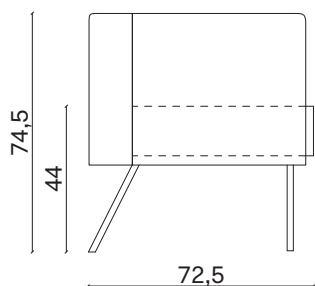

Poltrona ONNI / ONNI armchair

design by Studio Gherardi

NOVAMOBILI

misure L x H x P cm /
dimensions W x H x D cm

77,5 x 74,5 x 72,5

kg. 16,5

Poltrona con rivestimento
completamente sfoderabile in tessuto ed
ecopelle. /

*Armchair with fully removable fabric and
imitation leather covers.*

Vista laterale /
Side view

Vista frontale /
Front view

Vista in pianta /
Plan view