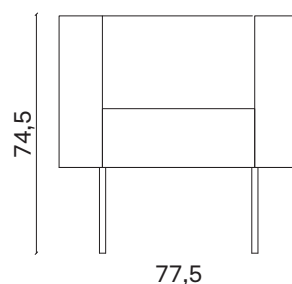

Poltrona ONNI / ONNI armchair

design by Studio Gherardi

NOVAMOBILI

misure L x H x P cm /
dimensions W x H x D cm

77,5 x 74,5 x 72,5

kg. 16,5

Poltrona con rivestimento
completamente sfoderabile in tessuto ed
ecopelle. /

*Armchair with fully removable fabric and
imitation leather covers.*

Vista laterale /
Side view

Vista frontale /
Front view

Vista in pianta /
Plan view