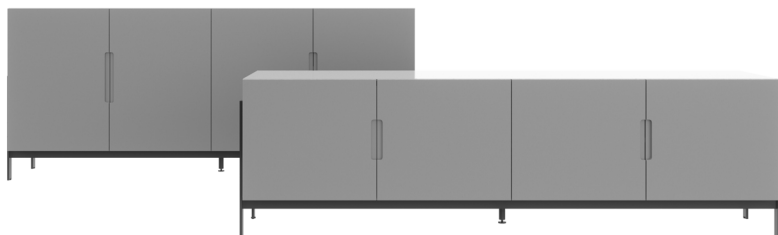

The Float sideboard plays with the concept of support and storage: the base becomes a design element to be shown off to full effect, putting its function in clear view. The sideboard comes in three widths and in any of the matt or oxidized lacquered colours; the base also comes in the metal lacquered finish.

NOVAMOBILI

MADIA FLOAT / FLOAT SIDEBOARD

Madia L. 103,2

103,2cm-wide sideboard

Attrezzabile con staffe portabicchieri / Can be fitted with wine glass racks

Larghezza Width	Profondità Depth	Altezza Height	Peso Weight
<u>103,2 cm</u>	<u>52 cm</u>	<u>60 cm</u>	<u>44,1 kg</u>
		<u>85 cm</u>	<u>55,7 kg</u>
		<u>111 cm</u>	<u>67,4 kg</u>

Madia L. 153,2

153,2cm-wide sideboard

Attrezzabile con staffe portabicchieri / Can be fitted with wine glass racks

Larghezza Width	Profondità Depth	Altezza Height	Peso Weight
<u>153,2 cm</u>	<u>52 cm</u>	<u>60 cm</u>	<u>71,5 kg</u>
		<u>85 cm</u>	<u>91,1 kg</u>

NOVAMOBILI

MADIA FLOAT / FLOAT SIDEBOARD

Madia L. 203,2

203,2cm-wide sideboard

Attrezzabile con staffe portabicchieri / Can be fitted with wine glass racks

Larghezza Width	Profondità Depth	Altezza Height	Peso Weight
<u>203,2 cm</u>	<u>52 cm</u>	<u>60 cm</u>	<u>84,7 kg</u>
		<u>85 cm</u>	<u>108 kg</u>