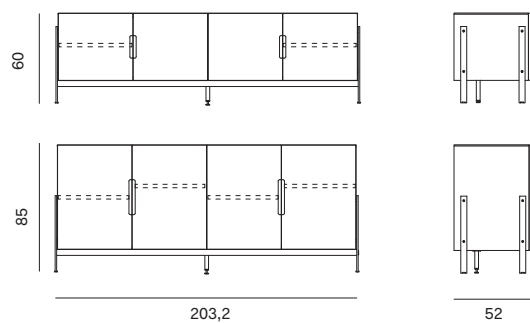

The Float sideboard plays with the concept of support and storage: the base becomes a design element to be shown off to full effect, putting its function in clear view. The sideboard comes in three widths and in any of the matt or oxidized lacquered colours; the base also comes in the metal lacquered finish.

NOVAMOBILI

MADIA FLOAT / FLOAT SIDEBOARD

Madia L. 103,2

103,2cm-wide sideboard

Attrezzabile con staffe portabicchieri / Can be fitted with wine glass racks

Larghezza Width	Profondità Depth	Altezza Height	Peso Weight
<u>103,2 cm</u>	<u>52 cm</u>	<u>60 cm</u>	<u>44,1 kg</u>
		<u>85 cm</u>	<u>55,7 kg</u>
		<u>111 cm</u>	<u>67,4 kg</u>

Madia L. 153,2

153,2cm-wide sideboard

Attrezzabile con staffe portabicchieri / Can be fitted with wine glass racks

Larghezza Width	Profondità Depth	Altezza Height	Peso Weight
<u>153,2 cm</u>	<u>52 cm</u>	<u>60 cm</u>	<u>71,5 kg</u>
		<u>85 cm</u>	<u>91,1 kg</u>

NOVAMOBILI

MADIA FLOAT / FLOAT SIDEBOARD

Madia L. 203,2

203,2cm-wide sideboard

Attrezzabile con staffe portabicchieri / Can be fitted with wine glass racks

Larghezza Width	Profondità Depth	Altezza Height	Peso Weight
<u>203,2 cm</u>	<u>52 cm</u>	<u>60 cm</u>	<u>84,7 kg</u>
		<u>85 cm</u>	<u>108 kg</u>