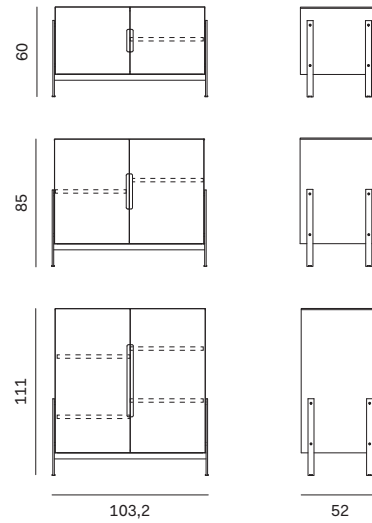

The Float sideboard plays with the concept of support and storage: the base becomes a design element to be shown off to full effect, putting its function in clear view. The sideboard comes in three widths and in any of the matt or oxidized lacquered colours; the base also comes in the metal lacquered finish.

NOVAMOBILI

MADIA FLOAT / FLOAT SIDEBOARD

Madia L. 103,2

103,2cm-wide sideboard

Attrezzabile con staffe portabicchieri / Can be fitted with wine glass racks

Larghezza Width	Profondità Depth	Altezza Height	Peso Weight
<u>103,2 cm</u>	<u>52 cm</u>	<u>60 cm</u>	<u>44,1 kg</u>
		<u>85 cm</u>	<u>55,7 kg</u>
		<u>111 cm</u>	<u>67,4 kg</u>

Madia L. 153,2

153,2cm-wide sideboard

Attrezzabile con staffe portabicchieri / Can be fitted with wine glass racks

Larghezza Width	Profondità Depth	Altezza Height	Peso Weight
<u>153,2 cm</u>	<u>52 cm</u>	<u>60 cm</u>	<u>71,5 kg</u>
		<u>85 cm</u>	<u>91,1 kg</u>

NOVAMOBILI

MADIA FLOAT / FLOAT SIDEBOARD

Madia L. 203,2

203,2cm-wide sideboard

Attrezzabile con staffe portabicchieri / Can be fitted with wine glass racks

Larghezza Width	Profondità Depth	Altezza Height	Peso Weight
<u>203,2 cm</u>	<u>52 cm</u>	<u>60 cm</u>	<u>84,7 kg</u>
		<u>85 cm</u>	<u>108 kg</u>