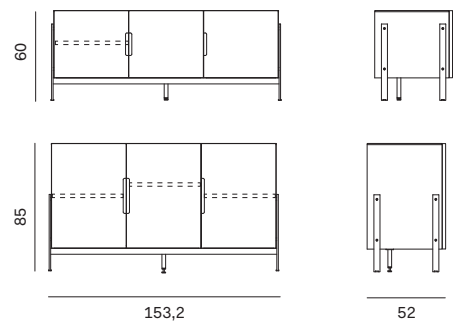

The Float sideboard plays with the concept of support and storage: the base becomes a design element to be shown off to full effect, putting its function in clear view. The sideboard comes in three widths and in any of the matt or oxidized lacquered colours; the base also comes in the metal lacquered finish.

NOVAMOBILI

MADIA FLOAT / FLOAT SIDEBOARD

Madia L. 103,2

103,2cm-wide sideboard

Attrezzabile con staffe portabicchieri / Can be fitted with wine glass racks

Larghezza Width	Profondità Depth	Altezza Height	Peso Weight
<u>103,2 cm</u>	<u>52 cm</u>	<u>60 cm</u>	<u>44,1 kg</u>
		<u>85 cm</u>	<u>55,7 kg</u>
		<u>111 cm</u>	<u>67,4 kg</u>

Madia L. 153,2

153,2cm-wide sideboard

Attrezzabile con staffe portabicchieri / Can be fitted with wine glass racks

Larghezza Width	Profondità Depth	Altezza Height	Peso Weight
<u>153,2 cm</u>	<u>52 cm</u>	<u>60 cm</u>	<u>71,5 kg</u>
		<u>85 cm</u>	<u>91,1 kg</u>

NOVAMOBILI

MADIA FLOAT / FLOAT SIDEBOARD

Madia L. 203,2

203,2cm-wide sideboard

Attrezzabile con staffe portabicchieri / Can be fitted with wine glass racks

Larghezza Width	Profondità Depth	Altezza Height	Peso Weight
<u>203,2 cm</u>	<u>52 cm</u>	<u>60 cm</u>	<u>84,7 kg</u>
		<u>85 cm</u>	<u>108 kg</u>