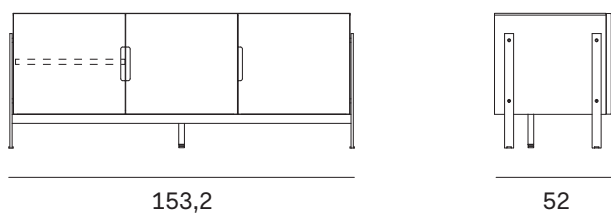

The Float sideboard plays with the concept of support and storage: the base becomes a design element to be shown off to full effect, putting its function in clear view. The sideboard comes in three versions - square, tall rectangular and low rectangular with two, three or four doors - and in any of the matt or oxidized lacquered colours; the base also comes in the metal lacquered finish.

NOVAMOBILI

MADIA FLOAT / FLOAT SIDEBBOARD

MADIA FLOAT QUADRATA SQUARE FLOAT SIDEBBOARD

Larghezza Width	Profondità Depth	Altezza Height	Peso Weight
<u>103,2 cm</u>	<u>52 cm</u>	<u>111 cm</u>	<u>67,45 kg</u>

MADIA FLOAT RETTANGOLARE BASSA LOW RECTANGULAR FLOAT SIDEBBOARD

Larghezza Width	Profondità Depth	Altezza Height	Peso Weight
<u>103,2 cm</u>	<u>52 cm</u>	<u>60 cm</u>	<u>44,11 kg</u>
<u>153,2 cm</u>			<u>71,53 kg</u>
<u>203,2 cm</u>			<u>84,72 kg</u>

NOVAMOBILI

MADIA FLOAT / FLOAT SIDEBOARD

MADIA FLOAT RETTANGOLARE ALTA TALL RECTANGULAR FLOAT SIDEBOARD

Larghezza Width	Profondità Depth	Altezza Height	Peso Weight
<u>103,2 cm</u>	<u>52 cm</u>	<u>85 cm</u>	<u>55,79 kg</u>
<u>153,2 cm</u>			<u>91,15 kg</u>
<u>203,2 cm</u>			<u>108,08 kg</u>