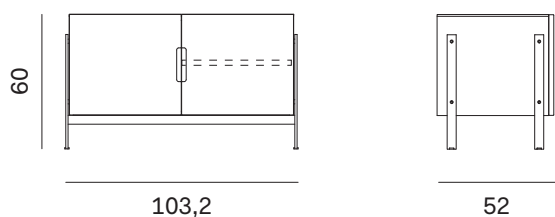

The Float sideboard plays with the concept of support and storage: the base becomes a design element to be shown off to full effect, putting its function in clear view. The sideboard comes in three versions - square, tall rectangular and low rectangular with two, three or four doors - and in any of the matt or oxidized lacquered colours; the base also comes in the metal lacquered finish.

NOVAMOBILI

MADIA FLOAT / FLOAT SIDEBBOARD

MADIA FLOAT QUADRATA SQUARE FLOAT SIDEBBOARD

Larghezza Width	Profondità Depth	Altezza Height	Peso Weight
<u>103,2 cm</u>	<u>52 cm</u>	<u>111 cm</u>	<u>67,45 kg</u>

MADIA FLOAT RETTANGOLARE BASSA LOW RECTANGULAR FLOAT SIDEBBOARD

Larghezza Width	Profondità Depth	Altezza Height	Peso Weight
<u>103,2 cm</u>	<u>52 cm</u>	<u>60 cm</u>	<u>44,11 kg</u>
<u>153,2 cm</u>			<u>71,53 kg</u>
<u>203,2 cm</u>			<u>84,72 kg</u>

NOVAMOBILI

MADIA FLOAT / FLOAT SIDEBOARD

MADIA FLOAT RETTANGOLARE ALTA TALL RECTANGULAR FLOAT SIDEBOARD

Larghezza Width	Profondità Depth	Altezza Height	Peso Weight
<u>103,2 cm</u>	<u>52 cm</u>	<u>85 cm</u>	<u>55,79 kg</u>
<u>153,2 cm</u>			<u>91,15 kg</u>
<u>203,2 cm</u>			<u>108,08 kg</u>