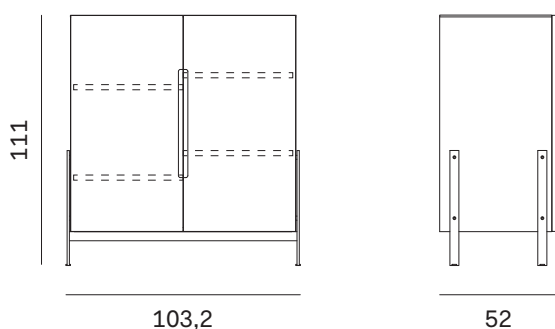

The Float sideboard plays with the concept of support and storage: the base becomes a design element to be shown off to full effect, putting its function in clear view. The sideboard comes in three versions - square, tall rectangular and low rectangular with two, three or four doors - and in any of the matt or oxidized lacquered colours; the base also comes in the metal lacquered finish.

NOVAMOBILI

MADIA FLOAT / FLOAT SIDEBBOARD

MADIA FLOAT QUADRATA SQUARE FLOAT SIDEBBOARD

Larghezza Width	Profondità Depth	Altezza Height	Peso Weight
<u>103,2 cm</u>	<u>52 cm</u>	<u>111 cm</u>	<u>67,45 kg</u>

MADIA FLOAT RETTANGOLARE BASSA LOW RECTANGULAR FLOAT SIDEBBOARD

Larghezza Width	Profondità Depth	Altezza Height	Peso Weight
<u>103,2 cm</u>	<u>52 cm</u>	<u>60 cm</u>	<u>44,11 kg</u>
<u>153,2 cm</u>			<u>71,53 kg</u>
<u>203,2 cm</u>			<u>84,72 kg</u>

NOVAMOBILI

MADIA FLOAT / FLOAT SIDEBOARD

MADIA FLOAT RETTANGOLARE ALTA TALL RECTANGULAR FLOAT SIDEBOARD

Larghezza Width	Profondità Depth	Altezza Height	Peso Weight
<u>103,2 cm</u>	<u>52 cm</u>	<u>85 cm</u>	<u>55,79 kg</u>
<u>153,2 cm</u>			<u>91,15 kg</u>
<u>203,2 cm</u>			<u>108,08 kg</u>