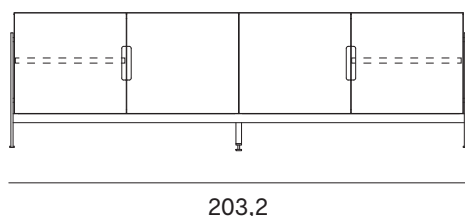

The Float sideboard plays with the concept of support and storage: the base becomes a design element to be shown off to full effect, putting its function in clear view. The sideboard comes in three versions - square, tall rectangular and low rectangular with two, three or four doors - and in any of the matt or oxidized lacquered colours; the base also comes in the metal lacquered finish.

NOVAMOBILI

MADIA FLOAT / FLOAT SIDEBBOARD

MADIA FLOAT QUADRATA SQUARE FLOAT SIDEBBOARD

Larghezza Width	Profondità Depth	Altezza Height	Peso Weight
<u>103,2 cm</u>	<u>52 cm</u>	<u>111 cm</u>	<u>67,45 kg</u>

MADIA FLOAT RETTANGOLARE BASSA LOW RECTANGULAR FLOAT SIDEBBOARD

Larghezza Width	Profondità Depth	Altezza Height	Peso Weight
<u>103,2 cm</u>	<u>52 cm</u>	<u>60 cm</u>	<u>44,11 kg</u>
<u>153,2 cm</u>			<u>71,53 kg</u>
<u>203,2 cm</u>			<u>84,72 kg</u>

NOVAMOBILI

MADIA FLOAT / FLOAT SIDEBOARD

MADIA FLOAT RETTANGOLARE ALTA TALL RECTANGULAR FLOAT SIDEBOARD

Larghezza Width	Profondità Depth	Altezza Height	Peso Weight
<u>103,2 cm</u>	<u>52 cm</u>	<u>85 cm</u>	<u>55,79 kg</u>
<u>153,2 cm</u>			<u>91,15 kg</u>
<u>203,2 cm</u>			<u>108,08 kg</u>