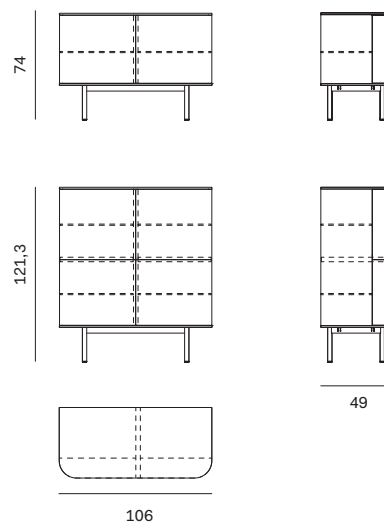

The geometric volume of the Fjord sideboard merges with the sinuous shape of the curved doors. A refined piece of occasional furniture with a definite contemporary look inspired by '60s shapes. It comes in various configurations, including a version with an open shelf flanked by the doors, for an even more personal distinguishing feature.

NOVAMOBILI

MADIA FJORD / FJORD SIDEBOARD

Madia L. 106 cm / 106cm-wide sideboard

Larghezza Width	Profondità Depth	Altezza Height	Peso Weight
106 cm	49 cm	74 cm	59,4 kg
106 cm	49 cm	121,3 cm	100,3 kg

Attrezzabile con staffe portabicchieri / Can be fitted with wine glass racks

Madia L. 152,8 con vano a giorno / 152,8cm-wide sideboard with open shelving

Larghezza Width	Profondità Depth	Altezza Height	Peso Weight
152,8 cm	49 cm	74 cm	76,7 kg

NOVAMOBILI

MADIA FJORD / FJORD SIDEBOARD

Madia L. 205 con vano a giorno / 205cm-wide sideboard with open shelving

Larghezza Width	Profondità Depth	Altezza Height	Peso Weight
205 cm	49 cm	74 cm	103,8 kg

STAFFA PORTABICCHIERI / WINE GLASS RACK

Posizionabile su: