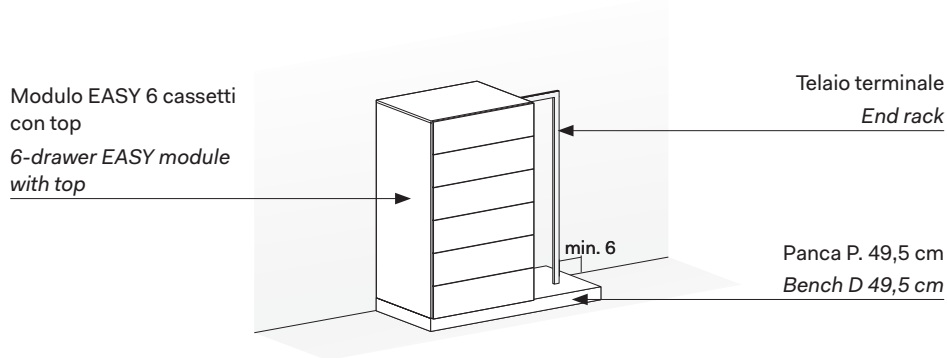

Sistema EASY / EASY system

TELAII APPENDIABILI E ACCESSORI PER TELAI CLOTHES RACK AND RACK ACCESSORIES

ESEMPIO TELAIO TERMINALE

EXAMPLE OF END RACK