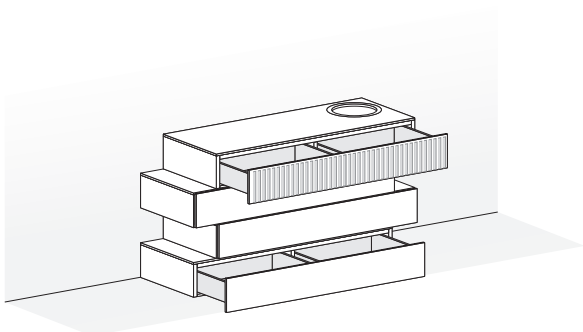

*2 x 4-drawer modules with 1cm-high feet, with spacer.
RAYS upper drawers, one-piece top with TRAY-C tray.*

Moduli a 2 cassetti in appoggio su panca P. 49,5 cm con BOX 12.
Boiserie sp. 2,7 cm con mensola e telaio a "C".

*2-drawer modules sitting on bench D 49,5 cm with BOX 12.
2,7 cm-thick wall panelling with shelf and C-shaped rack.*

Moduli a 2 cassetti pensili con top vassoio intero.

2-drawer wall-mounted modules with one-piece tray top.

Moduli a 1 cassetto con doppia scocca per sovrapposibilità sfalsata.
Cassetto superiore RAYS, top con vassoio TRAY-C.

*1-drawer modules with double carcass for offset stacking.
RAYS upper drawer, top with TRAY-C tray.*