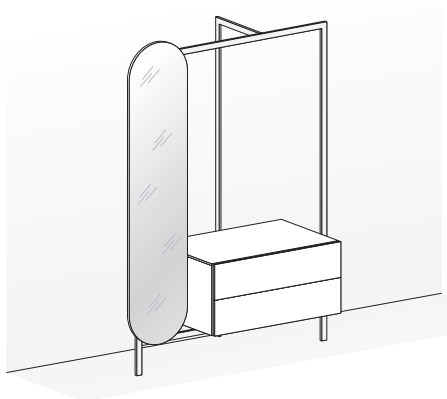

NOVAMOBILI

Sistema EASY / EASY system

Elementi FREESTANDING

FREESTANDING elements

Freestanding 1

misure L x H x P cm /
dimensions W x H x D cm

121 x 170 x 55,8   kg. 58,12