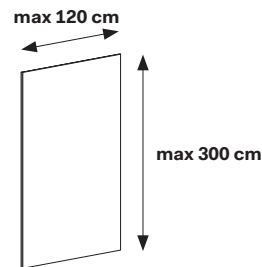

PANNELLO VERTICALE VERTICAL PANEL