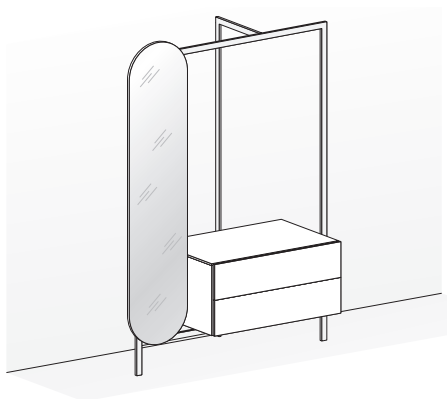

Sistema EASY: elementi FREESTANDING / EASY system: FREESTANDING elements

NOVAMOBILI

design by Valeria Carlesso

Freestanding 1

misure L x H x P cm /
dimensions W x H x D cm

121 x 170 x 55,8   kg. 58,12