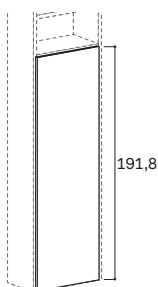

APPENDIABITI SERVETTO CLOTHES LIFT

misure /
dimensions

Largh. da 72,5 a 117,5
Width from 72,5 to 117,5

PORTACRAVATTE FISSO FIXED TIE TRAY

misure L x H x P cm /
dimensions W x H x D cm

87 / 117 x 7 x 48

PORTAPANTALONI ESTRAIBILE CON FRONTALE LEGNO PULL-OUT TROUSER RACK WITH WOOD FRONT

misure L x H x P cm /
dimensions W x H x D cm

87 / 117 x 7 x 48

RIPIANO PORTASCARPE SHOE RACK SHELF

misure L x H x P cm /
dimensions W x H x D cm

57 x 8,5 x 29,9

ANTA PER CABINA BEN SP. 2,2 CM DOOR FOR BEN WALK-IN CLOSET 2,2 CM THICK

misure L /
dimensions W cm

57

ANTA SPECCHIO PER CABINA BEN SP. 2,6 CM MIRRORED DOOR FOR BEN WALK-IN CLOSET 2,6 CM THICK

misure L /
dimensions W cm

57

ELEMENTO A GIORNO
OPEN UNIT

misure L x H x P cm /
dimensions W x H x D cm

42 / 57 x 131 x 41

ELEMENTO A GIORNO PORTAMAGLIONI
OPEN JUMPER SHELIVING UNIT

misure L x H x P cm /
dimensions W x H x D cm

87 / 117 x 35 x 41

ELEMENTO A GIORNO PORTAMAGLIONI
OPEN JUMPER SHELIVING UNIT

misure L x H x P cm /
dimensions W x H x D cm